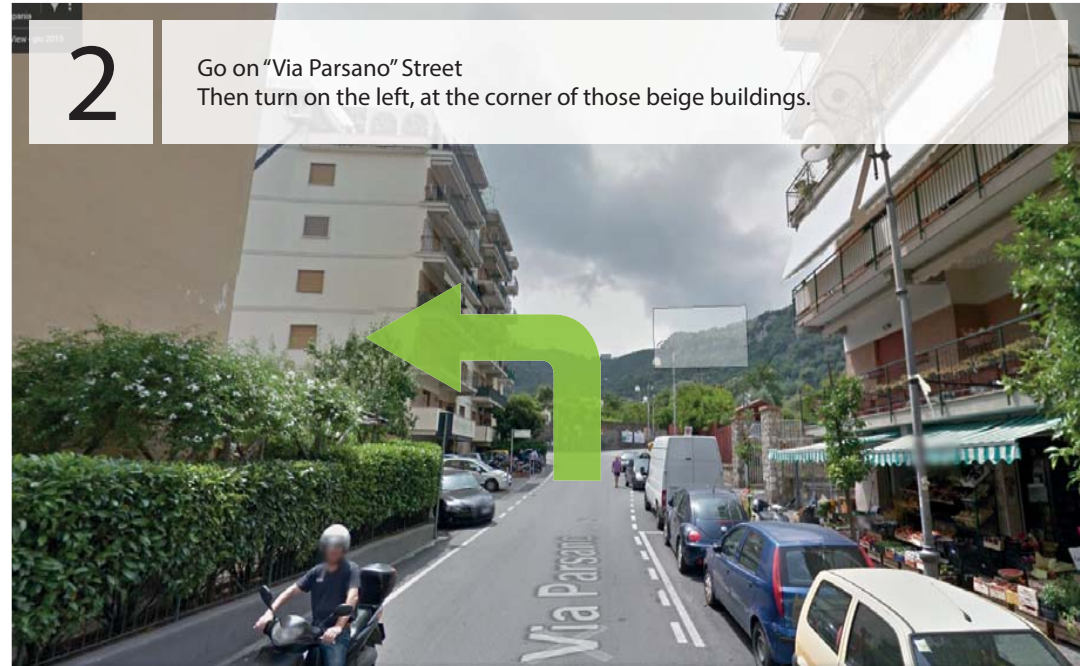

1

Coming from the station, continue to Via degli Aranci
Go straight on, for about 400 meters, till you see this corner, then turn left.

2

Go on "Via Parsano" Street
Then turn on the left, at the corner of those beige buildings.

VIA DEGLI ARANCI

**BUS AND
TRAIN STATION**